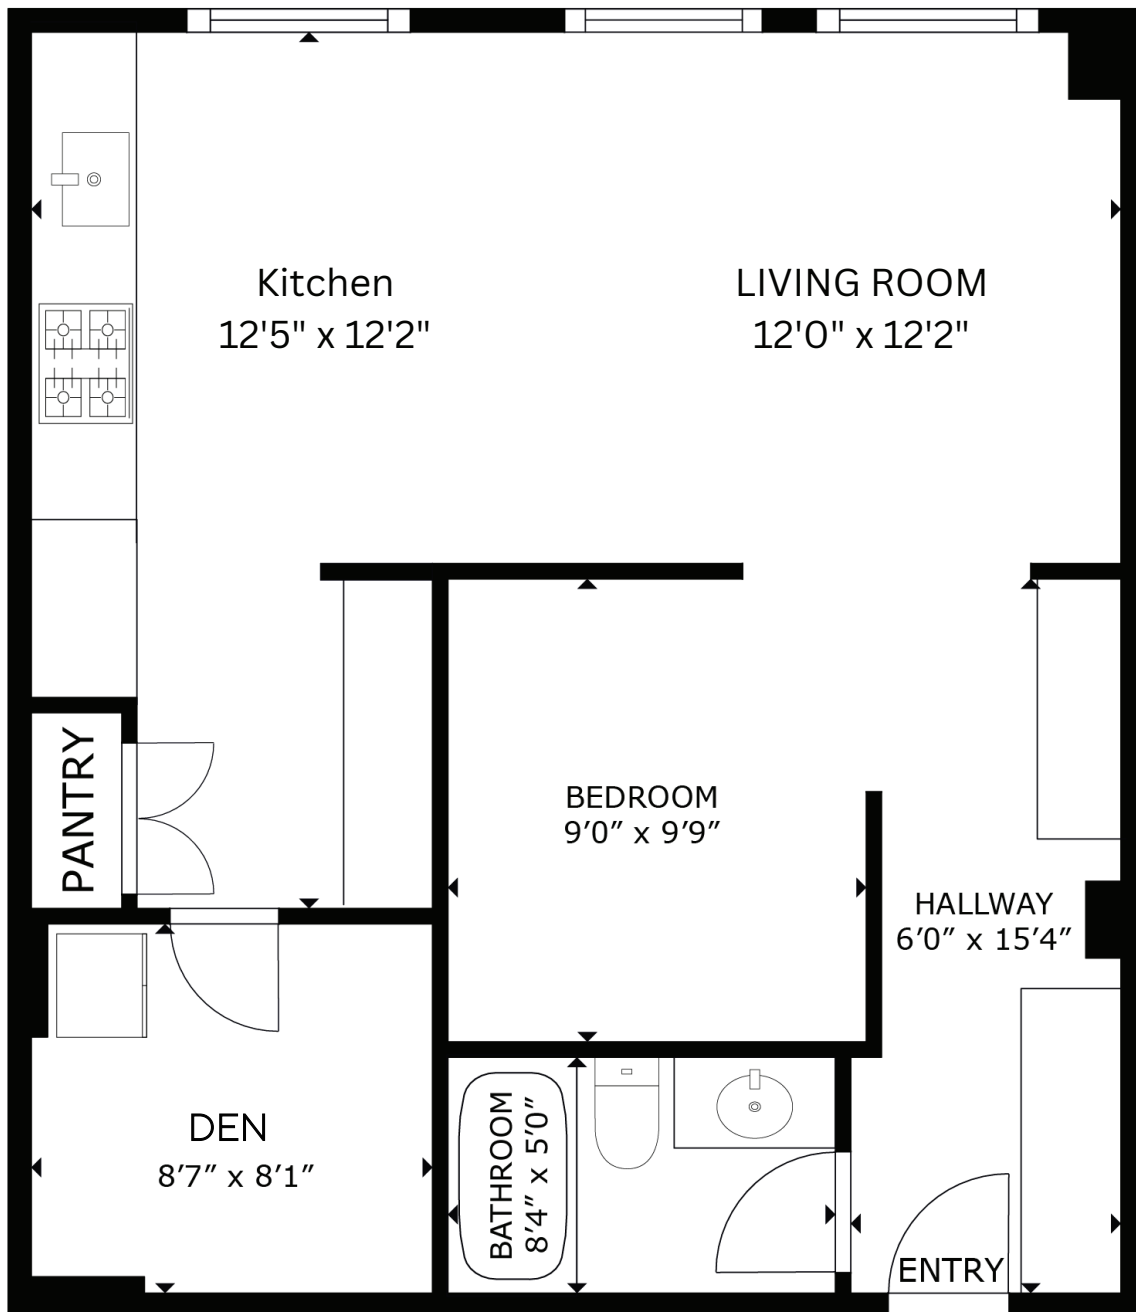

304-770 Fisgard St

1 BEDROOMS

1 BATHROOMS

702 sq.ft

THE FOLIO GROUP

FLOOR 1
CEILING HEIGHT

702 sq.ft

TOTAL FINISHED SQFT

702 sq.ft

UNFINISHED SQFT

GARAGE

0 sq.ft

DECK

0 sq.ft

PATIO

0 sq.ft

FLOOR PLAN